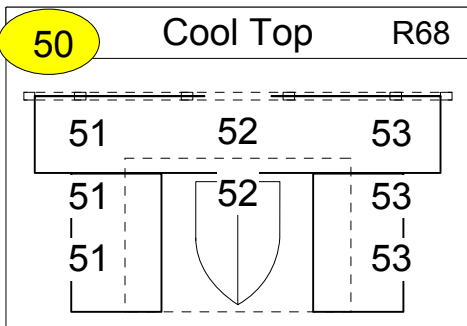

9/29/15

Talley's Folly

LD: Jake Roberts
ALD: Becky Raines

House
68 Fresnels
69
70

Unused Circuits
$\frac{4}{5}$
$\frac{31}{47}$
$\frac{49}{63}$
64

Cyc		
Grid	R125 101	R51 102
Ground	R325 103	R21 104

Specials					
Ceiling	Sun	Low Fronts		Clouds	110 LED
73	92	R3202	82 83	95 Sunset Cloud	111 US Wall 112 113
72	91	81		96 NC Cloud	
71		R08	84	98 Reflection wall	121 Ceiling