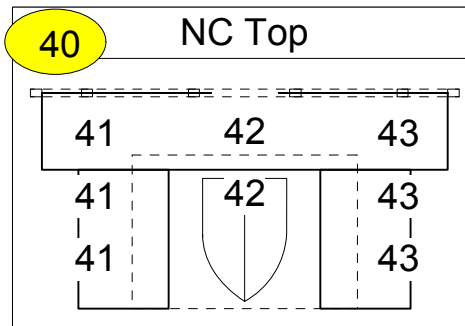

9/29/15

Talley's Folly

LD: Jake Roberts
ALD: Becky Raines

House
68 Fresnels
69
70

Unused Circuits
$\frac{4}{5}$
$\frac{31}{47}$
$\frac{49}{63}$
64

Cyc		
Grid	R125 101	R51 102
Ground	R325 103	R21 104

Specials					
Ceiling	Sun	Low Fronts		Clouds	110 LED
73	92	R3202	82 83	95 Sunset Cloud	111 US Wall 112 113
72	91	81		96 NC Cloud	
71		R08	84	98 Reflection wall	121 Ceiling