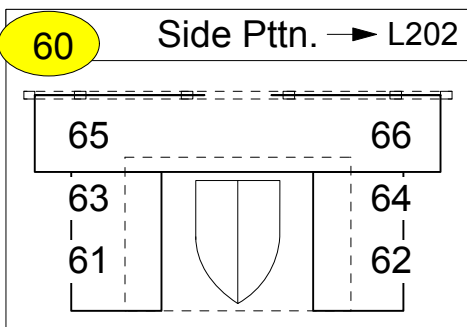

9/29/15

Talley's Folly

LD: Jake Roberts
ALD: Becky Raines

House
68 Fresnels
69
70

Unused Circuits
$\frac{4}{5}$
$\frac{31}{47}$
$\frac{49}{63}$
64

Cyc		
Grid	R125 101	R51 102
Ground	R325 103	R21 104

Specials					
Ceiling	Sun	Low Fronts		Clouds	110 LED
73	92	R3202	82 83	95 Sunset Cloud	111 US Wall 112 113
72	91	81		96 NC Cloud	
71		R08	84	98 Reflection wall	121 Ceiling