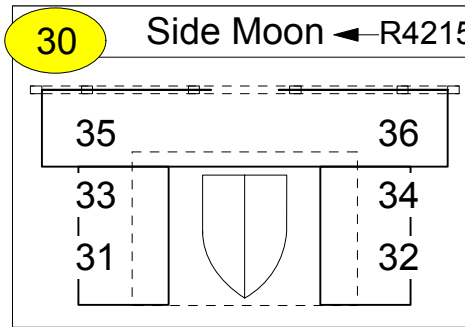

9/29/15

Talley's Folly

LD: Jake Roberts
ALD: Becky Raines

House
68 Fresnels
69
70

Unused Circuits
$\frac{4}{5}$
$\frac{31}{47}$
$\frac{49}{63}$
64

Cyc		
Grid	R125 101	R51 102
Ground	R325 103	R21 104

Specials					
Ceiling	Sun	Low Fronts		Clouds	110 LED
73	92	R3202	82 83	95 Sunset Cloud	111 US Wall 112 113
72	91	81		96 NC Cloud	
71		R08	84	98 Reflection wall	121 Ceiling