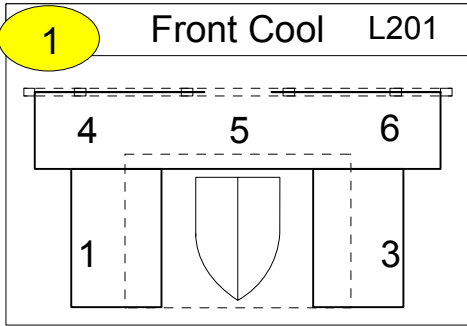

9/29/15

Talley's Folly

LD: Jake Roberts
ALD: Becky Raines

House
68 Fresnels
69
70

Unused Circuits
$\frac{4}{5}$
$\frac{31}{47}$
$\frac{49}{63}$
64

Cyc		
Grid	R125 101	R51 102
Ground	R325 103	R21 104

Specials					
Ceiling	Sun	Low Fronts		Clouds	110 LED
73	92	R3202	82 83	95 Sunset Cloud	111 US Wall 112 113
72	91	81		96 NC Cloud	
71		R08	84	98 Reflection wall	121 Ceiling