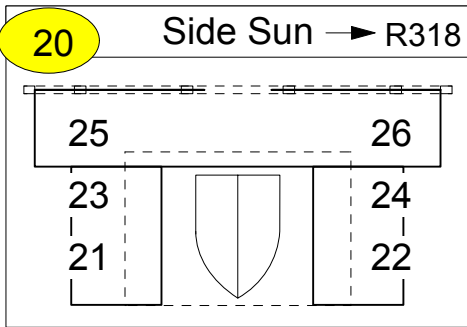

9/29/15

Talley's Folly

LD: Jake Roberts
ALD: Becky Raines

House
68 Fresnels
69
70

Unused Circuits
$\frac{4}{5}$
$\frac{31}{47}$
$\frac{49}{63}$
64

Cyc		
Grid	R125 101	R51 102
Ground	R325 103	R21 104

Specials					
Ceiling	Sun	Low Fronts		Clouds	110 LED
73	92	R3202	82 83	95 Sunset Cloud	111 US Wall 112 113
72	91	81		96 NC Cloud	
71		R08	84	98 Reflection wall	121 Ceiling