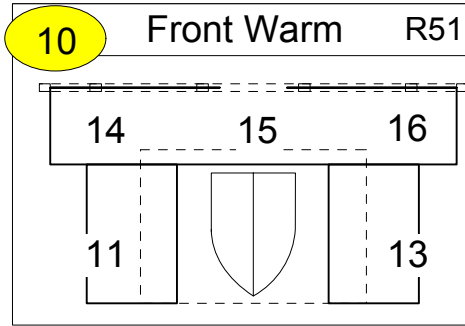

9/29/15

Talley's Folly

LD: Jake Roberts
ALD: Becky Raines

House
68 Fresnels
69
70

Unused Circuits
$\frac{4}{5}$
$\frac{31}{47}$
$\frac{49}{63}$
64

Cyc		
Grid	R125 101	R51 102
Ground	R325 103	R21 104

Specials					
Ceiling	Sun	Low Fronts		Clouds	110 LED
73	92	R3202	82 83	95 Sunset Cloud	111 US Wall 112 113
72	91	81		96 NC Cloud	
71		R08	84	98 Reflection wall	121 Ceiling