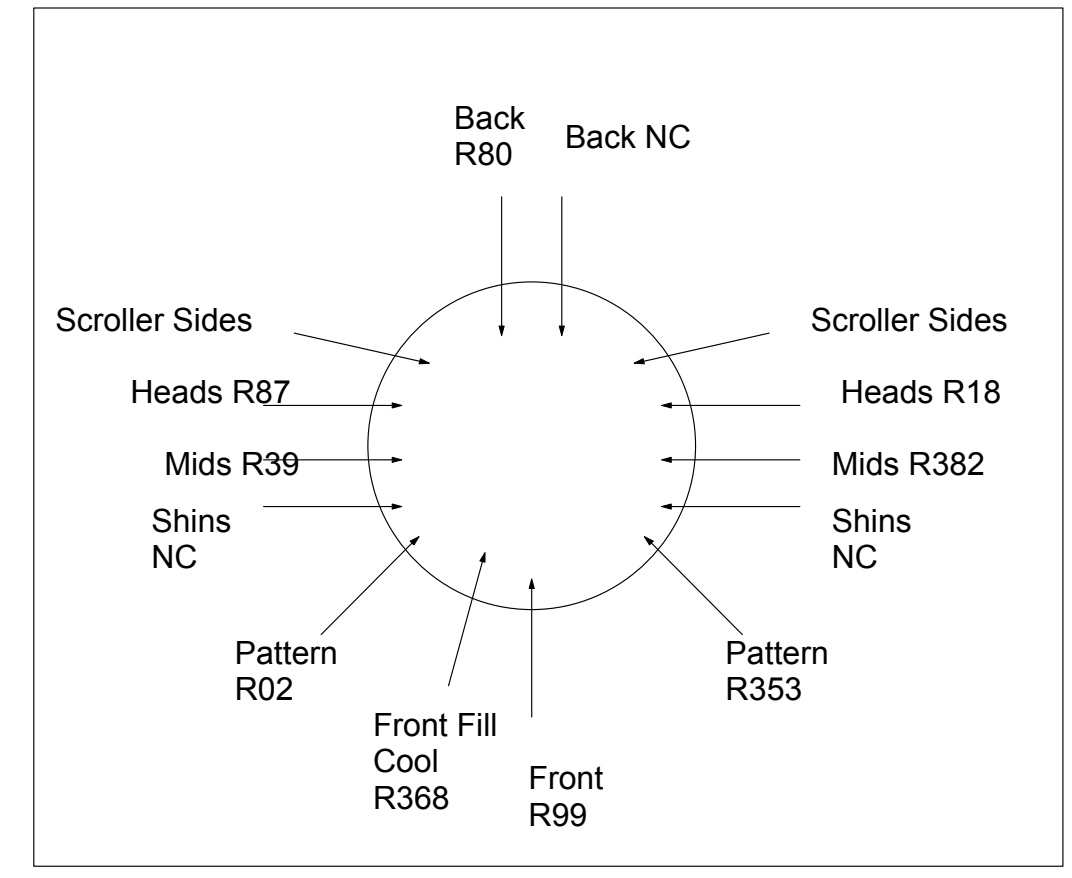

PANASONIC PT E2570U PROJECTOR  
WITH ET ELW00 LENS PIXEL MAP TO  
SCREEN GEOMETRY.

Instruments	Num In Inventory	Used	Remaining
SL36	33	31	2
6" Fies	101	66	35
SL26	31	27	4
SL50	36	26	10
Source 4 36deg	20	20	0
Alt 360Q 6x12	22	22	0
SL19	7	7	0
Alt 360Q 6x9	9	8	1
Alt 360Q 4.5 x 6	28	4	24
VL-1000 Tungsten ERS	1	1	0
Comet	2	2	0
Strobe	1	1	0
Strands	2	2	0
Practical	5	5	0
Legend	1	1	0

Address Scrollers:  
SR:305-310  
SL:311-316

ICue: 320-323

Strobe: 325  
VL: 330

**Oh What a Lovely War**  
Lighting Designer: Jake Roberts / Asst: Becky Raines

Director: Gary Gisselman

Lighting Plot

Kelsey Theater

Date: 4/10/14 Scale: 1/4"= 1'-0"

1

REPRESENT GEARS AND COGS