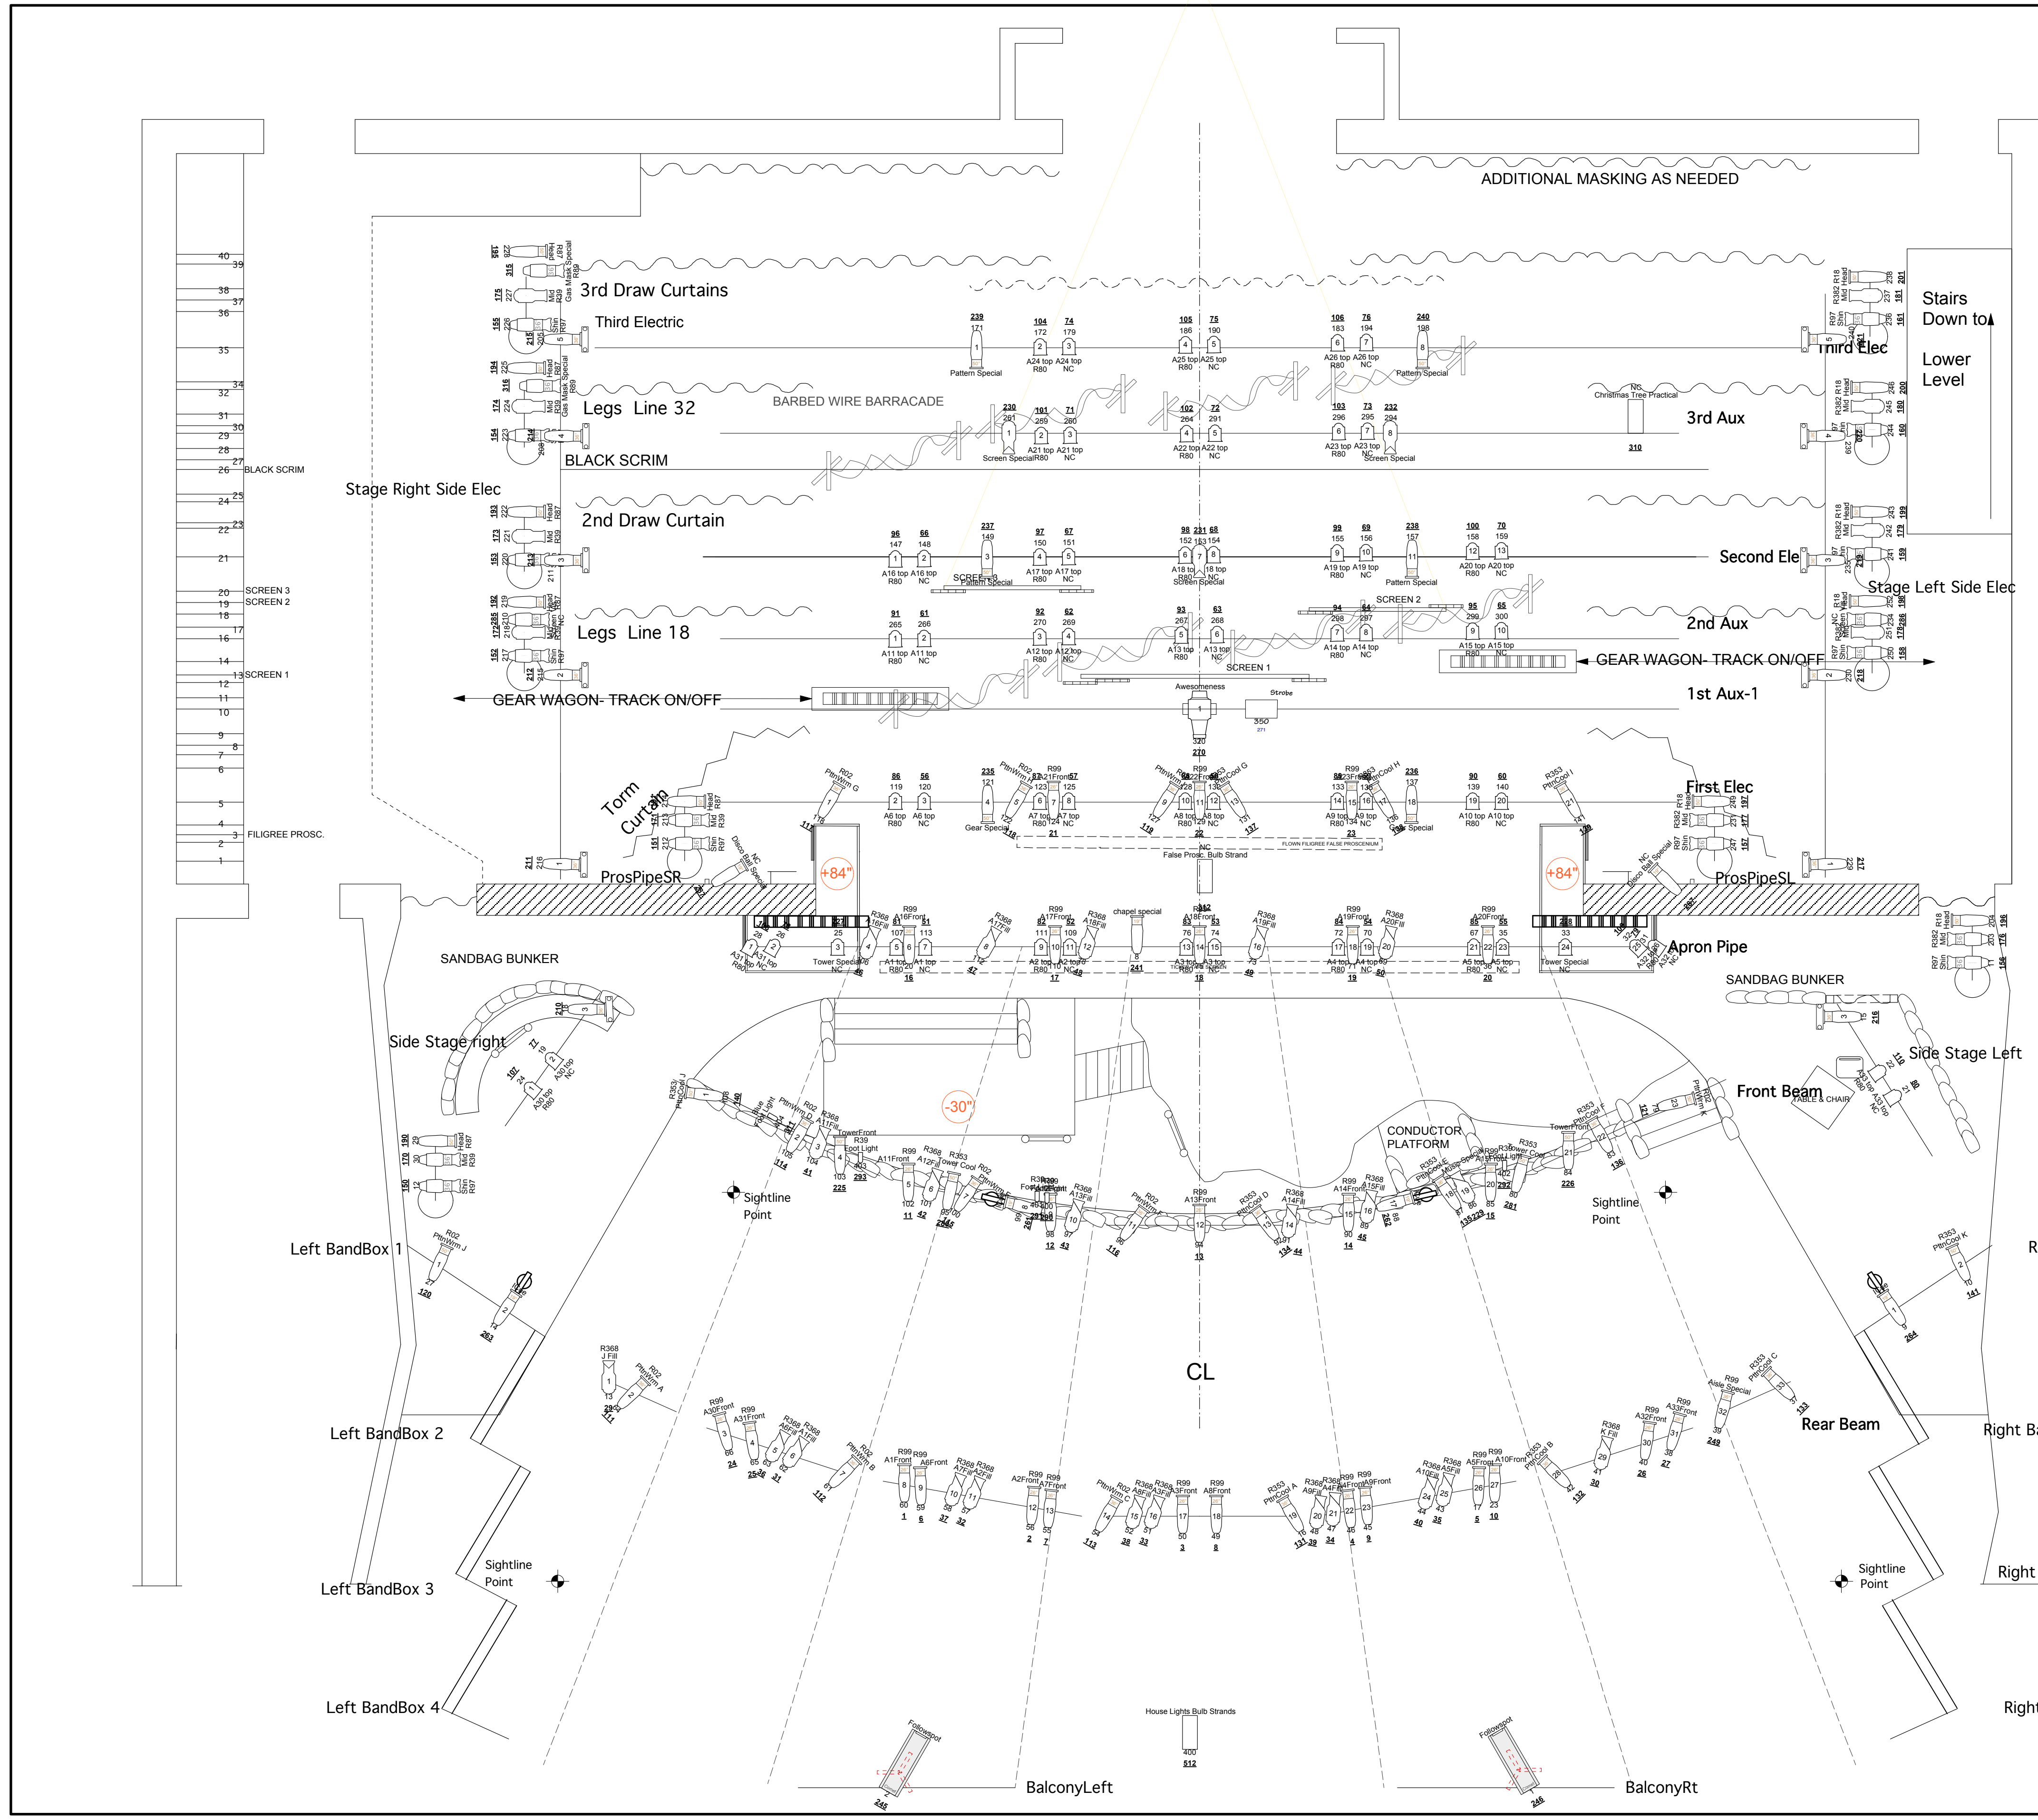

PANASONIC PT E2570U PROJECTOR  
WITH ET ELW00 LENS PIXEL MAP TO  
SCREEN GEOMETRY.

Instruments	Num In Inventory	Used	Remaining
SL36	33	31	2
6" Fies	101	66	35
SL26	31	27	4
SL50	36	26	10
Source 4 36deg	20	20	0
Alt 360Q 6x12	22	22	0
SL19	7	7	0
Alt 360Q 6x9	9	8	1
Alt 360Q 4.5 x 6	28	4	24
VL-1000 Tungsten ERS	1	1	0
Comet	2	2	0
Strobe	1	1	0
Strands	2	2	0
Practical	5	5	0
Legend	1	1	0

Address Scrollers:  
SR:305-310  
SL:311-316

ICue: 320-323

Strobe: 325  
VL: 330

**Oh What a Lovely War**  
Lighting Designer: Jake Roberts / Asst: Becky Raines

Director: Gary Gisselman

Lighting Plot

Kelsey Theater

Date: 4/10/14 Scale: 1/4"= 1'-0"

1

REPRESENT GEARS AND COGS