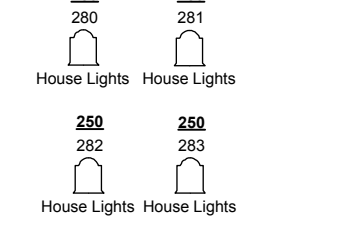

PANASONIC PT E2570U PROJECTOR  
WITH ET ELW00 LENS PIXEL MAP TO  
SCREEN GEOMETRY.

Instruments	Num In Inventory	Used	Remaining
SL36	33	31	2
6" Fies	101	66	35
SL26	31	27	4
SL50	36	26	10
Source 4 36deg	20	20	0
Alt 360Q 6x12	22	22	0
SL19	7	7	0
Alt 360Q 6x9	9	8	1
Alt 360Q 4.5 x 6	28	4	24
VL-1000 Tungsten ERS	1	1	0
Comet	2	2	0
Strobe	1	1	0
Strands	2	2	0
Practical	5	5	0
Legend	1	1	0

Address Scrollers:  
SR:305-310  
SL:311-316

ICue: 320-323

Strobe: 325  
VL: 330

**Oh What a Lovely War**  
Lighting Designer: Jake Roberts / Asst: Becky Raines

Director: Gary Gisselman

Lighting Plot

Kelsey Theater

Date: 4/10/14 Scale: 1/4"= 1'-0"

1

REPRESENT GEARS AND COGS