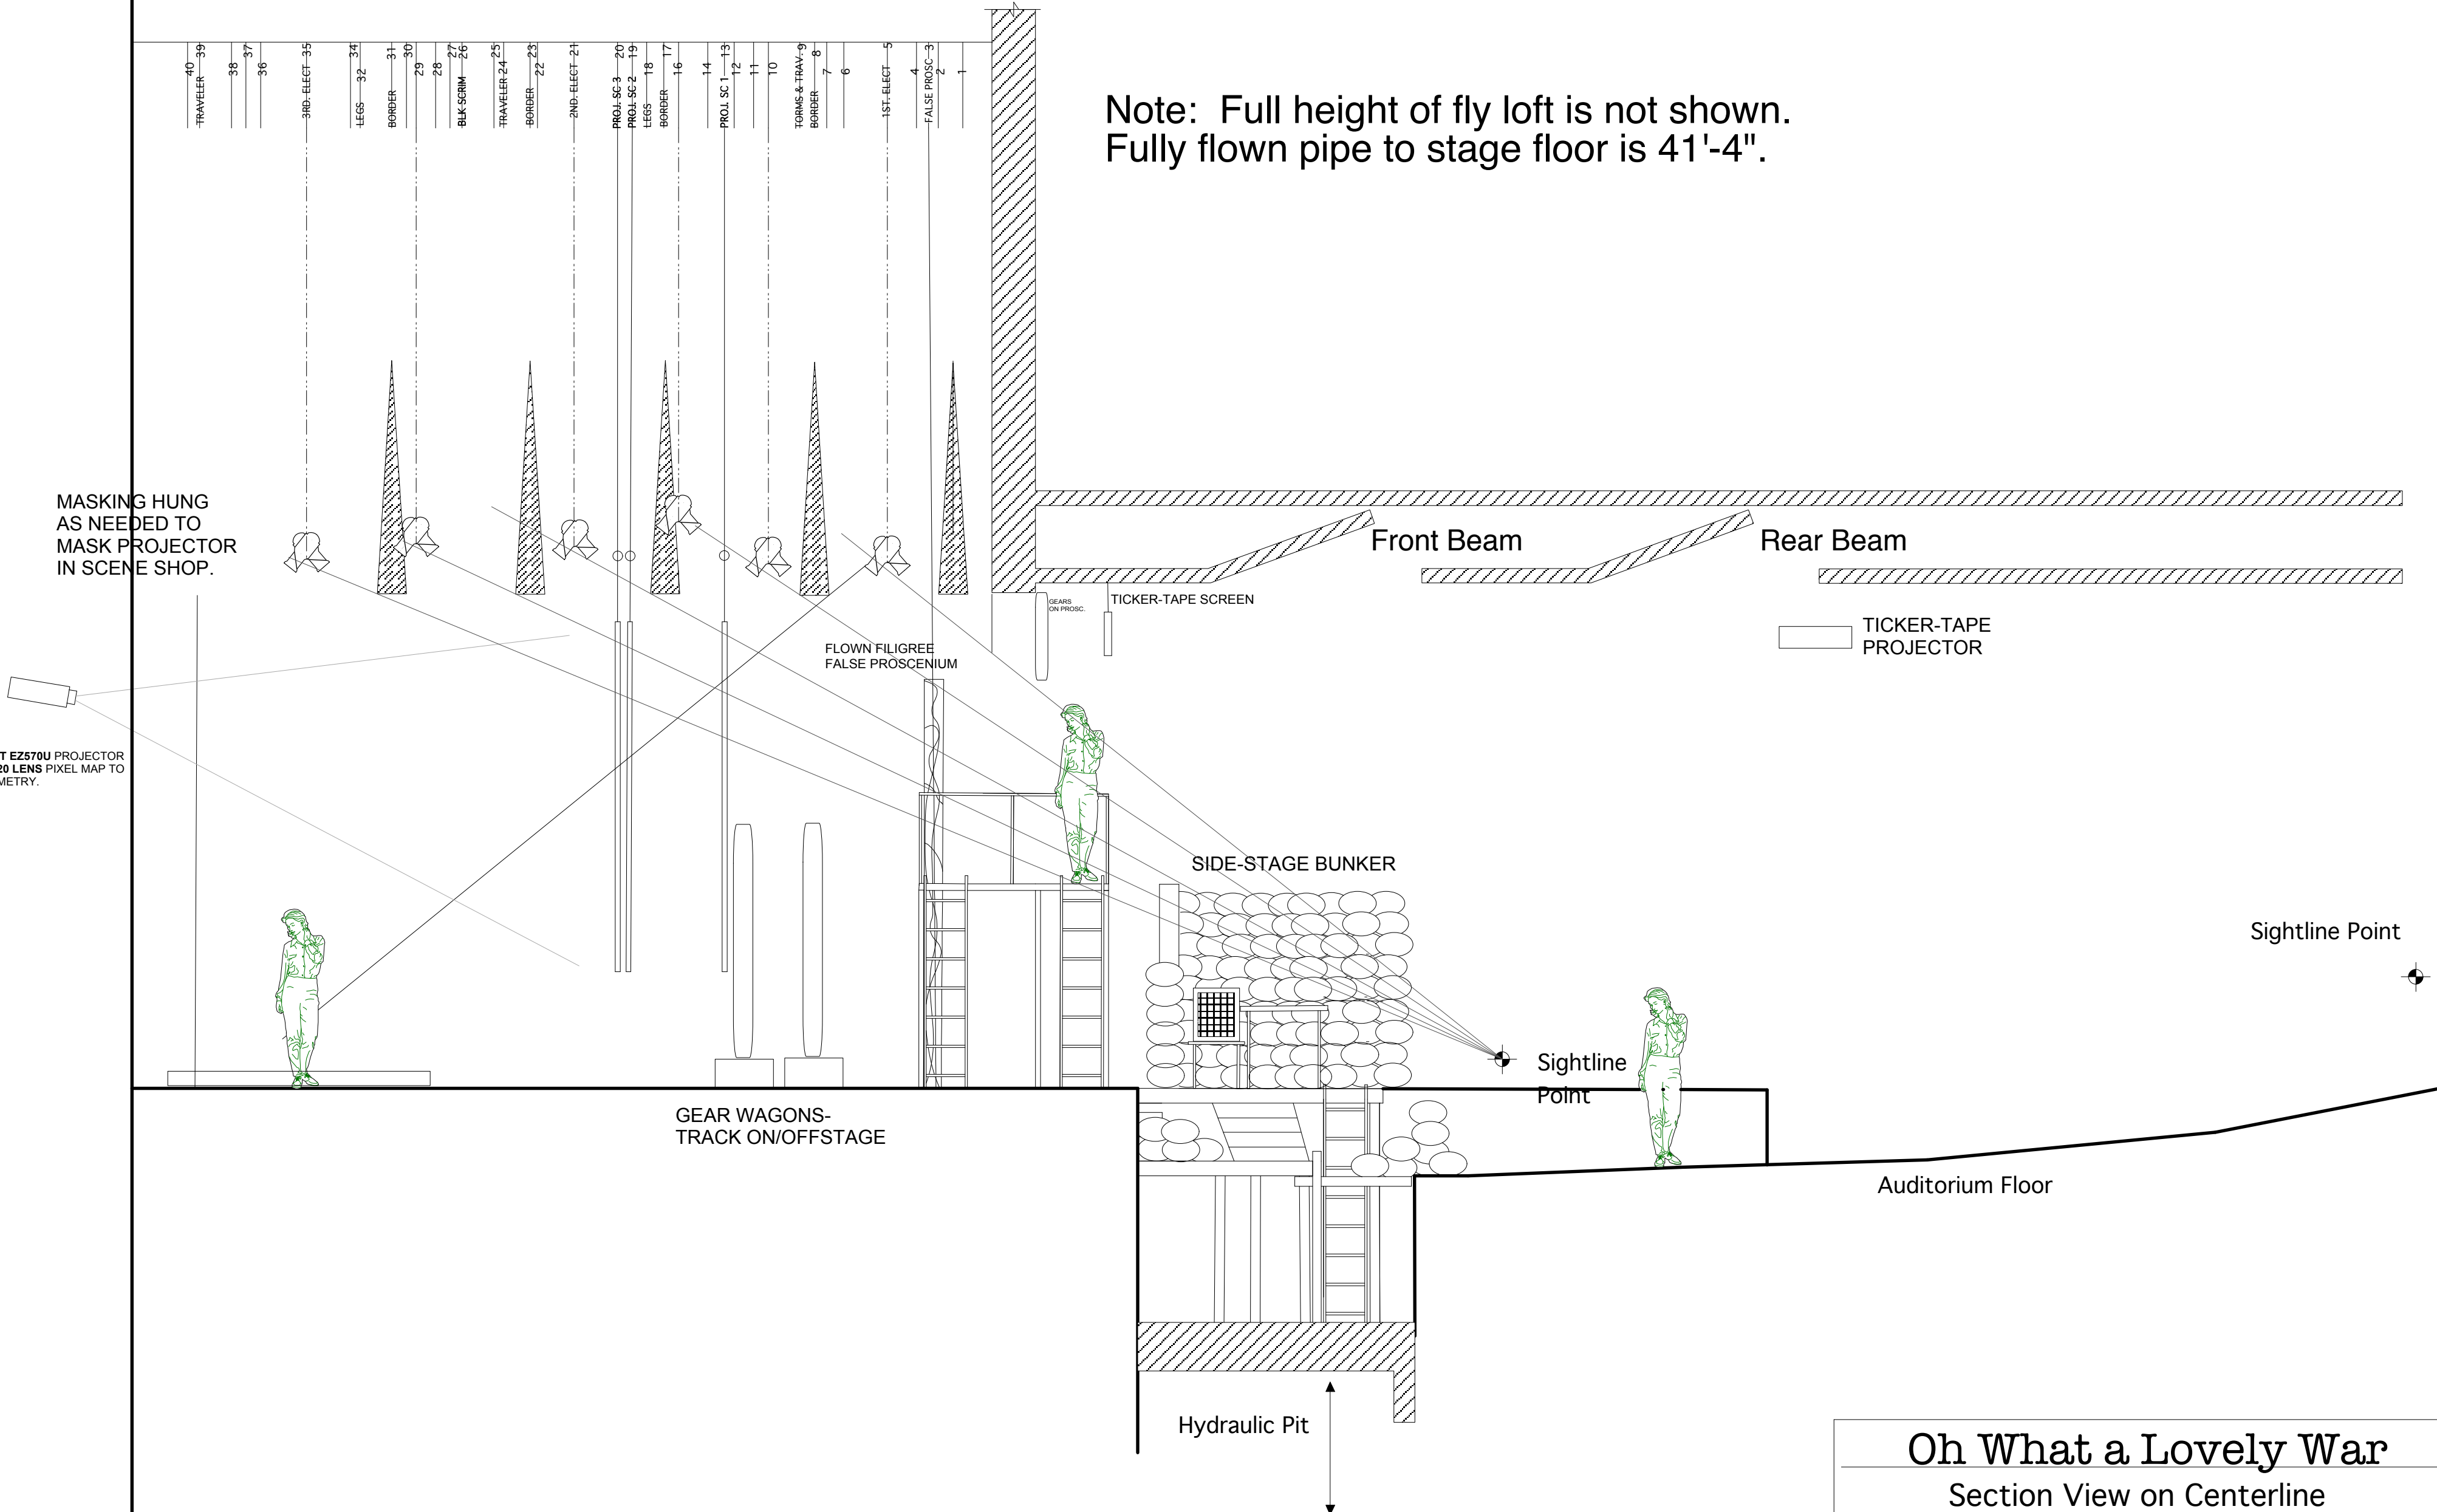

Note: Full height of fly loft is not shown.
Fully flown pipe to stage floor is 41'-4".

Oh What a Lovely War	
Section View on Centerline	
St. Olaf Kelsey Theater	
Scale: 1/4" = 1'-0"	
T.F. Edwards	February 20, 2014
Revision:	